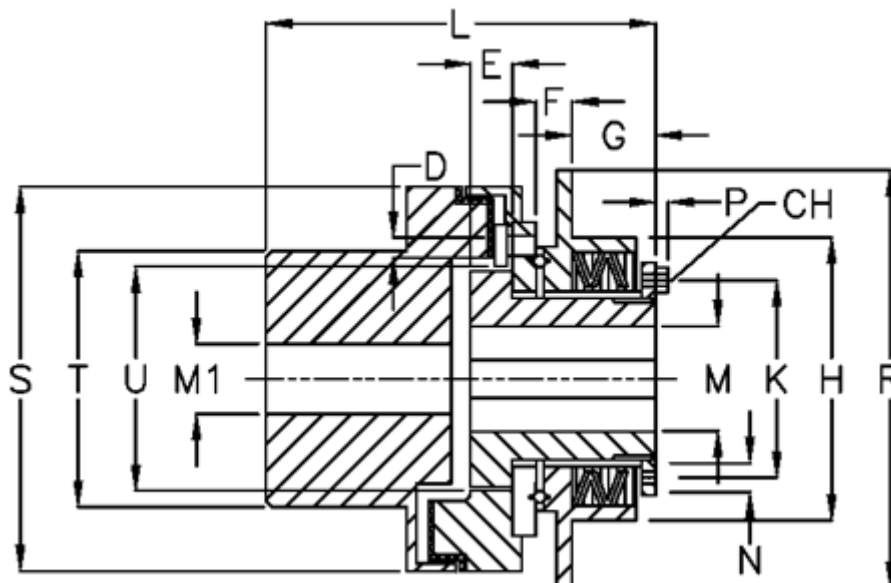

Article number: 46953531

Description: Safeguard mini G 35 S

Measures

D	= 6xM6	L	= 132.0	U = 66
Disc spring mounting	= 5x1S	M1 max	= 50	
Disc spring version	= S - light	M max	= 35	
E	= 17.0	M min	= 14	
F	= 7.0	P	= 4.0	
G	= 29.0	R	= 120	
H	= 88	S	= 112	
K	= 70	T	= 79	